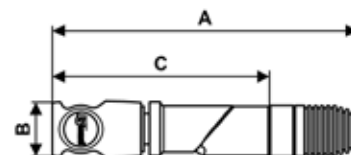

PREVOS1 SAFETY QUICK COUPLINGS - CSI 06

Female threaded swivel coupler

Profile : ISO 6150C

Min / Max operating pressure 2 / 12 bar	Flow rate at 6 bar 833 l/min	ID passage 6 mm	Min. / Max temperature -15 / 70 °C
---	--	---------------------------	--

Part number	Female thread	Dim. A (mm)	Dim. B (mm)	Dim. C (mm)
CSI 061101SW	G1/4	158	27	112
CSI 061102SW	G3/8	158	27	112